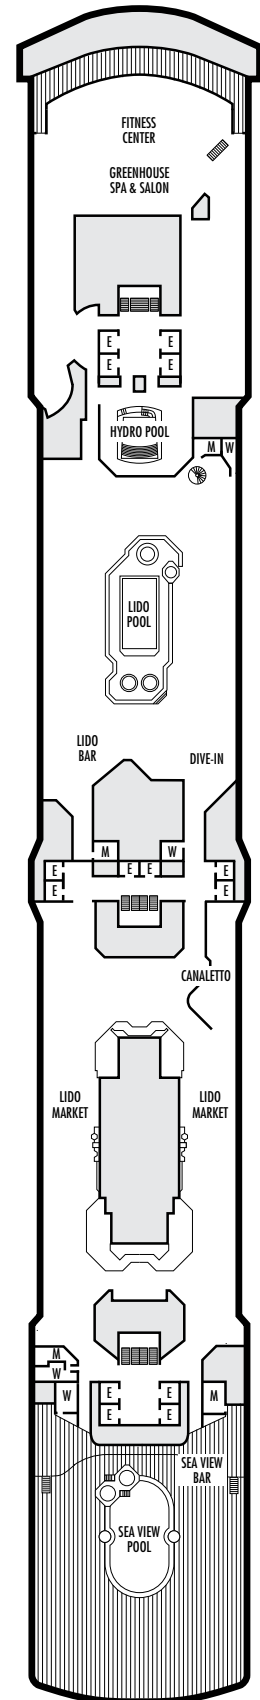

The deck plans are color-coded by category of stateroom, and the category letter precedes the stateroom number in each room. All staterooms are equipped with interactive LED television with On Demand movies, programming and multichannel music; mini-bar; mini-safe; data port; telephone.

Important Note: Not all staterooms within each category have the same furniture configuration and/or facilities. Appropriate symbols within the rooms on the deck plans describe differences from the stateroom descriptions below.

All information is subject to change.

STATEROOM SYMBOL LEGEND

- Quad (2 lower beds, 1 sofa bed, 1 upper)
- Triple (2 lower beds, 1 sofa bed)
- △ Partial sea view
- × Fully obstructed view
- + Connecting rooms
- Shower only
- ♣ Single sink vanity
- Staterooms have solid steel verandah railings instead of clear-view Plexiglas® railings

ACCESSIBILITY STATEROOM SYMBOL LEGEND

- ♿ Suites SC6175 & SC6164 are fully accessible, bathtub and roll-in shower. Suite SS6108 and staterooms I-8037, VB6004, VB6003, D1100, C1082, C1081, J1074, K1012 & K1011 are fully accessible, roll-in shower only.
- ▼ Suites SY8068, SY5002 & SY5001 are fully accessible with single side approach to the bed, bathtub and roll-in shower
- ★ Staterooms VA8032, VA8031, VA6049, VA5140, VA5137, VA5054, VA5051, VA4132, VA4131, H4090, H4089, VA4052 & VA4051 are ambulatory accessible, roll-in shower only

Lido Deck