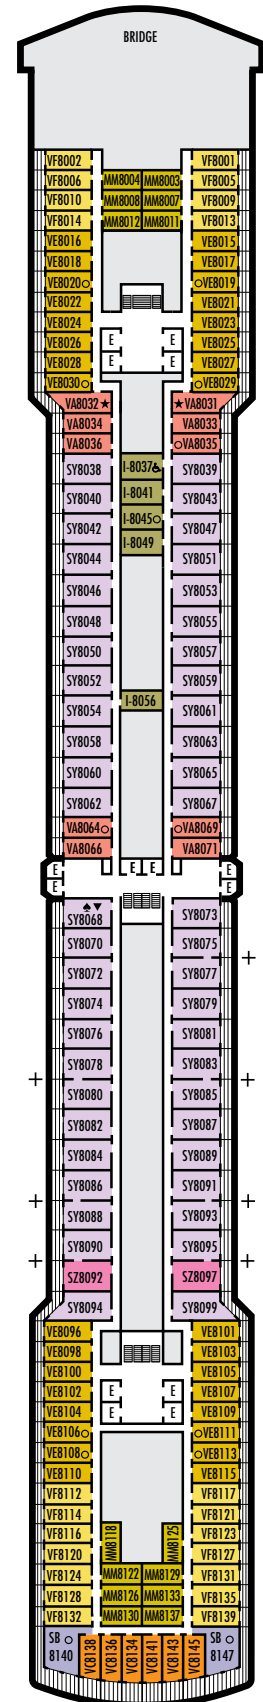

VERANDAH SUITES

SB

Neptune Suites: 2 lower beds convertible to 1 king-size bed, bathroom with dual sink vanity, full-size whirlpool bath & shower & additional shower stall, large sitting area, dressing room, private verandah, 1 sofa bed for 2 persons, floor-to-ceiling windows.
Approximately 500–712 sq. ft. including verandah.

SY SZ

Signature Suites: 2 lower beds convertible to 1 queen-size bed, bathroom with dual sink vanity, full-size whirlpool bath & shower & additional shower stall, large sitting area, private verandah, 1 sofa bed for 1 person, floor-to-ceiling windows.
Approximately 372–384 sq. ft. including verandah.

VERANDAH STATEROOMS

VA VC VE VF

Verandah: 2 lower beds convertible to 1 queen-size bed, bathtub & shower, sitting area, private verandah, floor-to-ceiling windows.
Approximately 212–359 sq. ft. including verandah.

INTERIOR STATEROOMS

I MM

Large or Standard: 2 lower beds convertible to 1 queen-size bed, shower.
Approximately 151–233 sq. ft.

Navigation Deck