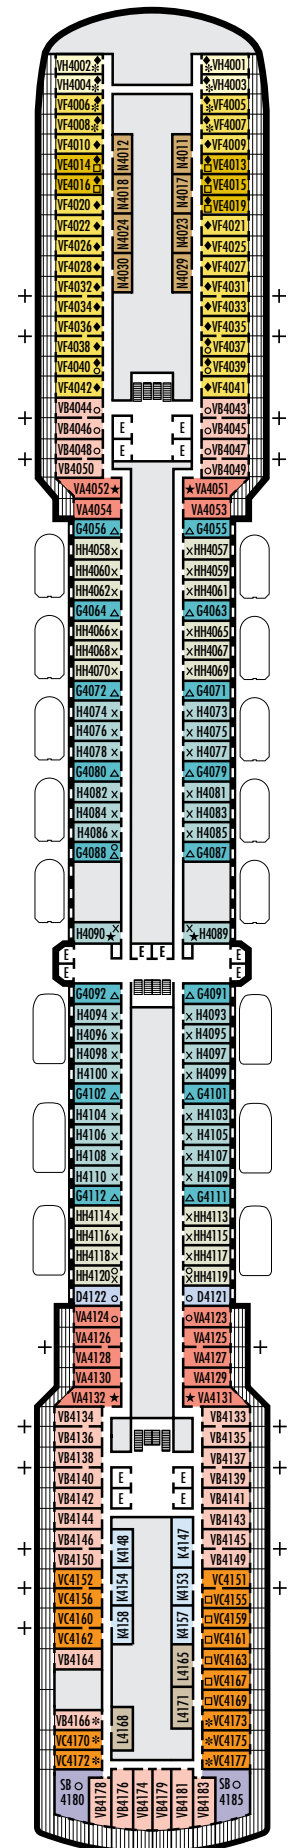

VERANDAH SUITES

SB

Neptune Suites: 2 lower beds convertible to 1 king-size bed, bathroom with dual sink vanity, full-size whirlpool bath & shower & additional shower stall, large sitting area, dressing room, private verandah, 1 sofa bed for 2 persons, floor-to-ceiling windows. Approximately 500–712 sq. ft. including verandah.

VERANDAH STATEROOMS

VA VB VC VE VF VH

Verandah: 2 lower beds convertible to 1 queen-size bed, bathtub & shower, sitting area, private verandah, floor-to-ceiling windows. Approximately 212–359 sq. ft. including verandah.

OCEAN-VIEW STATEROOMS

D

Large: 2 lower beds convertible to 1 queen-size bed, bathtub & shower. Approximately 174–180 sq. ft.

G H HH

Large: 2 lower beds convertible to 1 queen-size bed, bathtub & shower. All G-category staterooms have partial sea views. All H- & HH-category staterooms have fully obstructed views. Approximately 174–180 sq. ft.

INTERIOR STATEROOMS

K

Large or Standard: 2 lower beds convertible to 1 queen-size bed, shower. Approximately 151–233 sq. ft.

L N

Standard: 2 lower beds convertible to 1 queen-size bed, shower. Approximately 151–233 sq. ft.

DECK 4—UPPER PROMENADE DECK Staterooms 4001–4185

Upper Promenade Deck