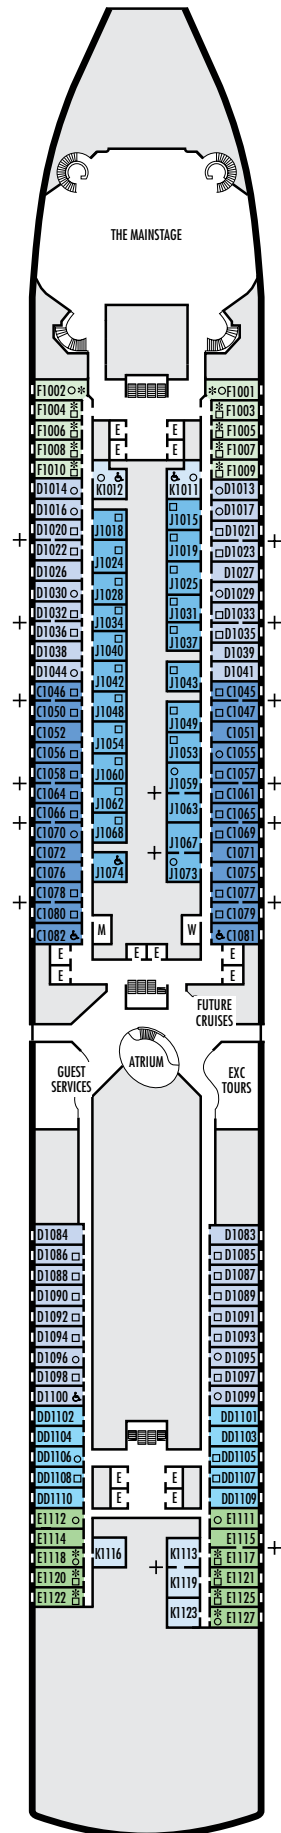

All information is subject to change.

STATEROOM SYMBOL LEGEND

- Quad (2 lower beds, 1 sofa bed, 1 upper)
- Triple (2 lower beds, 1 sofa bed)
- △ Partial sea view
- × Fully obstructed view
- + Connecting rooms
- * Shower only
- ♣ Single sink vanity
- ◆ Staterooms have solid steel verandah railings instead of clear-view Plexiglas® railings

ACCESSIBILITY STATEROOM SYMBOL LEGEND

- ♿ Suites SC6175 & SC6164 are fully accessible, bathtub and roll-in shower. Suite SS6108 and staterooms I-8037, VB6004, VB6003, D1100, C1082, C1081, J1074, K1012 & K1011 are fully accessible, roll-in shower only.
- ▼ Suites SY8068, SY5002 & SY5001 are fully accessible with single side approach to the bed, bathtub and roll-in shower
- ★ Staterooms VA8032, VA8031, VA6049, VA5140, VA5137, VA5054, VA5051, VA4132, VA4131, H4090, H4089, VA4052 & VA4051 are ambulatory accessible, roll-in shower only

OCEAN-VIEW STATEROOMS

C **D** **DD** **E** **F**
Large: 2 lower beds convertible to 1 queen-size bed, bathtub & shower.
 Approximately 174–180 sq. ft.

INTERIOR STATEROOMS

J
Large: 2 lower beds convertible to 1 queen-size bed, shower.
 Approximately 151–233 sq. ft.

K
Large or Standard: 2 lower beds convertible to 1 queen-size bed, shower.
 Approximately 151–233 sq. ft.

DECK 1—MAIN DECK Staterooms 1001–1127

Main Deck

OOSTERDAM

DECK PLANS & STATEROOMS

The deck plans are color-coded by category of stateroom, and the category letter precedes the stateroom number in each room. All staterooms are equipped with interactive LED television with On Demand movies, programming and multichannel music; mini-bar; mini-safe; data port; telephone.