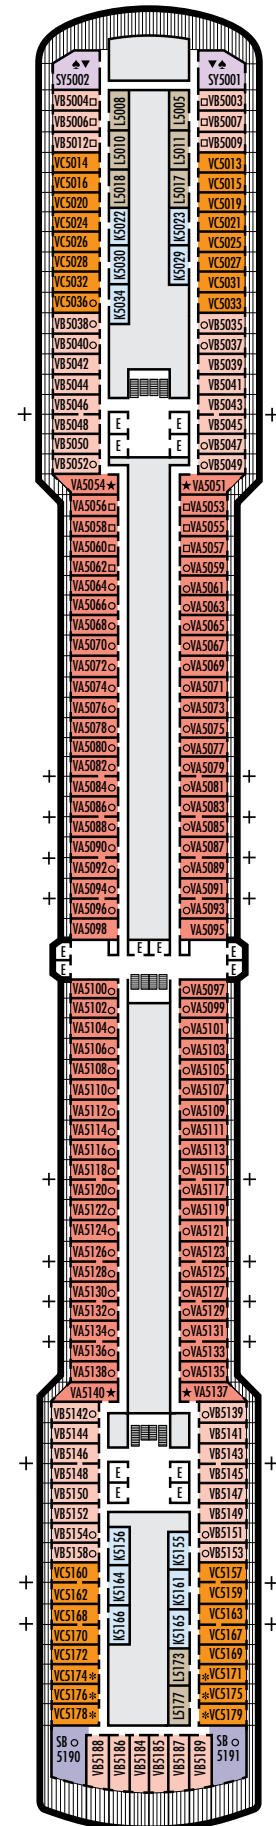

ACCESSIBILITY STATEROOM SYMBOL LEGEND

- ♿ Suites SC6175 & SC6164 are fully accessible, bathtub and roll-in shower. Suite SS6108 and staterooms I-8037, VB6004, VB6003, D1100, C1082, C1081, J1074, K1012 & K1011 are fully accessible, roll-in shower only.
- ▼ Suites SY8068, SY5002 & SY5001 are fully accessible with single side approach to the bed, bathtub and roll-in shower
- ★ Staterooms VA8032, VA8031, VA6049, VA5140, VA5137, VA5054, VA5051, VA4132, VA4131, H4090, H4089, VA4052 & VA4051 are ambulatory accessible, roll-in shower only

INTERIOR STATEROOMS

K

Large or Standard: 2 lower beds convertible to 1 queen-size bed, shower. Approximately 151–233 sq. ft.

L N

Standard: 2 lower beds convertible to 1 queen-size bed, shower. Approximately 151–233 sq. ft.

VERANDAH STATEROOMS

VA VB VC

Verandah: 2 lower beds convertible to 1 queen-size bed, bathtub & shower, sitting area, private verandah, floor-to-ceiling windows. Approximately 212–359 sq. ft. including verandah.

INTERIOR STATEROOMS

K

Large or Standard: 2 lower beds convertible to 1 queen-size bed, shower. Approximately 151–233 sq. ft.

L

Standard: 2 lower beds convertible to 1 queen-size bed, shower. Approximately 151–233 sq. ft.